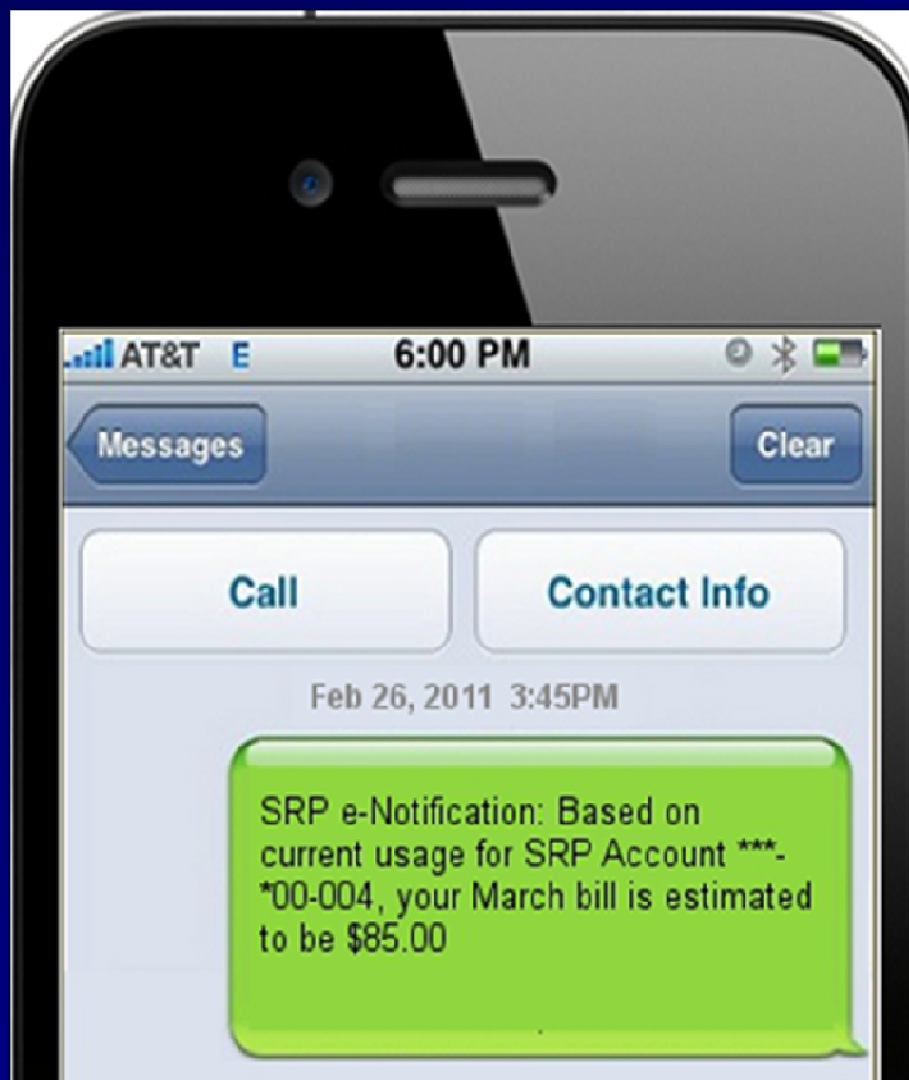

4,259 Impressions · 0.77% Feedback

Like · Comment · June 30 at 10:01pm

 14 people like this.

 View all 19 comments

@SRPconnect

Salt River Project

We currently have about 35,000 customers out of power in Mesa and Apache Junction as a result of the transformer fire. Updates to follow.